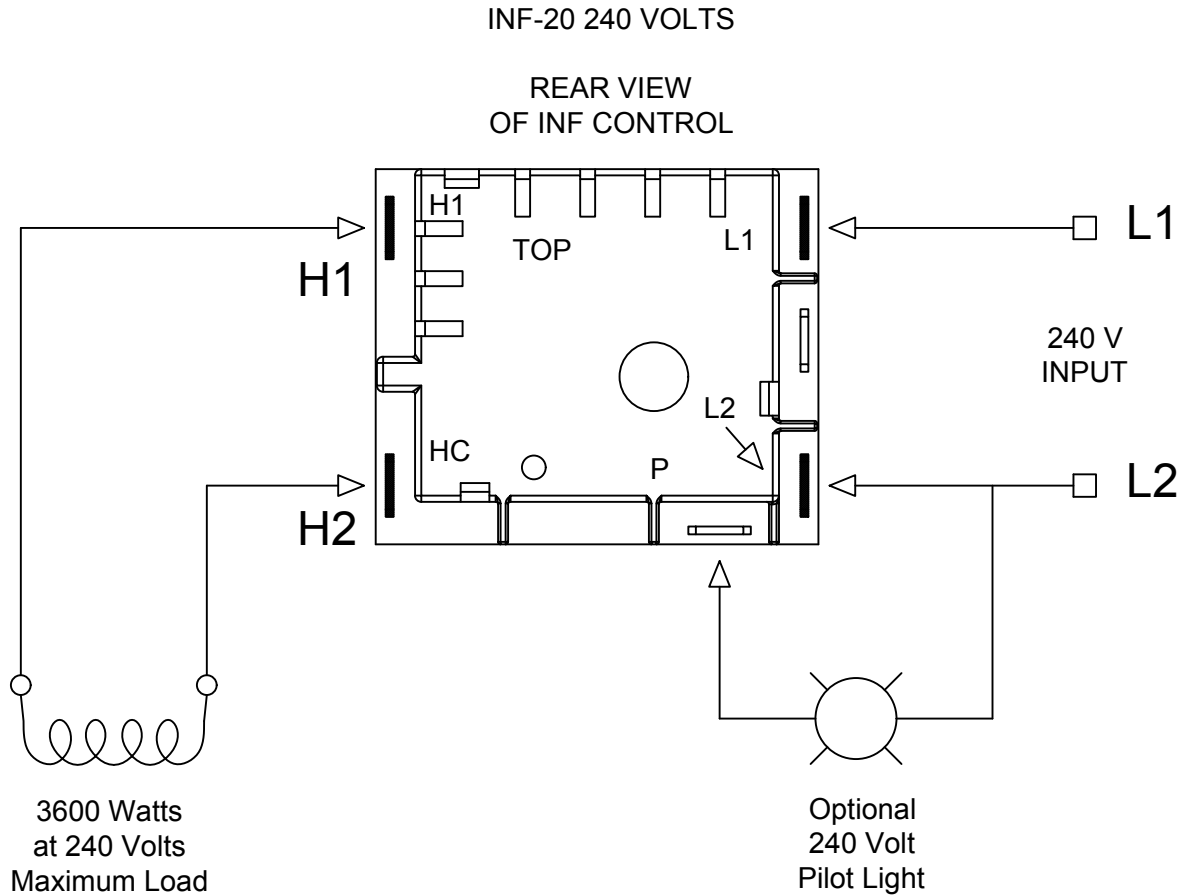

Knob Detail

Mechanical Bi-Metal Operation
 Double Pole Single Throw (DPST) Snap Action
 240 VAC
 3600 Watts Max
 15 Amps Max

Note: Supplied with 4 Insulated Female Connectors

INFRA TECH™		15700 S. Figueroa St. Gardena, California 90248	
www.infratech-usa.com		Phone: (310) 354-1250 Fax: (310) 523-3674	
DISCRIPTION			
INF-20 INPUT REGULATOR 240 VOLT 1Ø 15 AMP MAX			
DATE	ITEM#	14-4094	
Feb. 10, 2017	DRAWN BY:	MD	