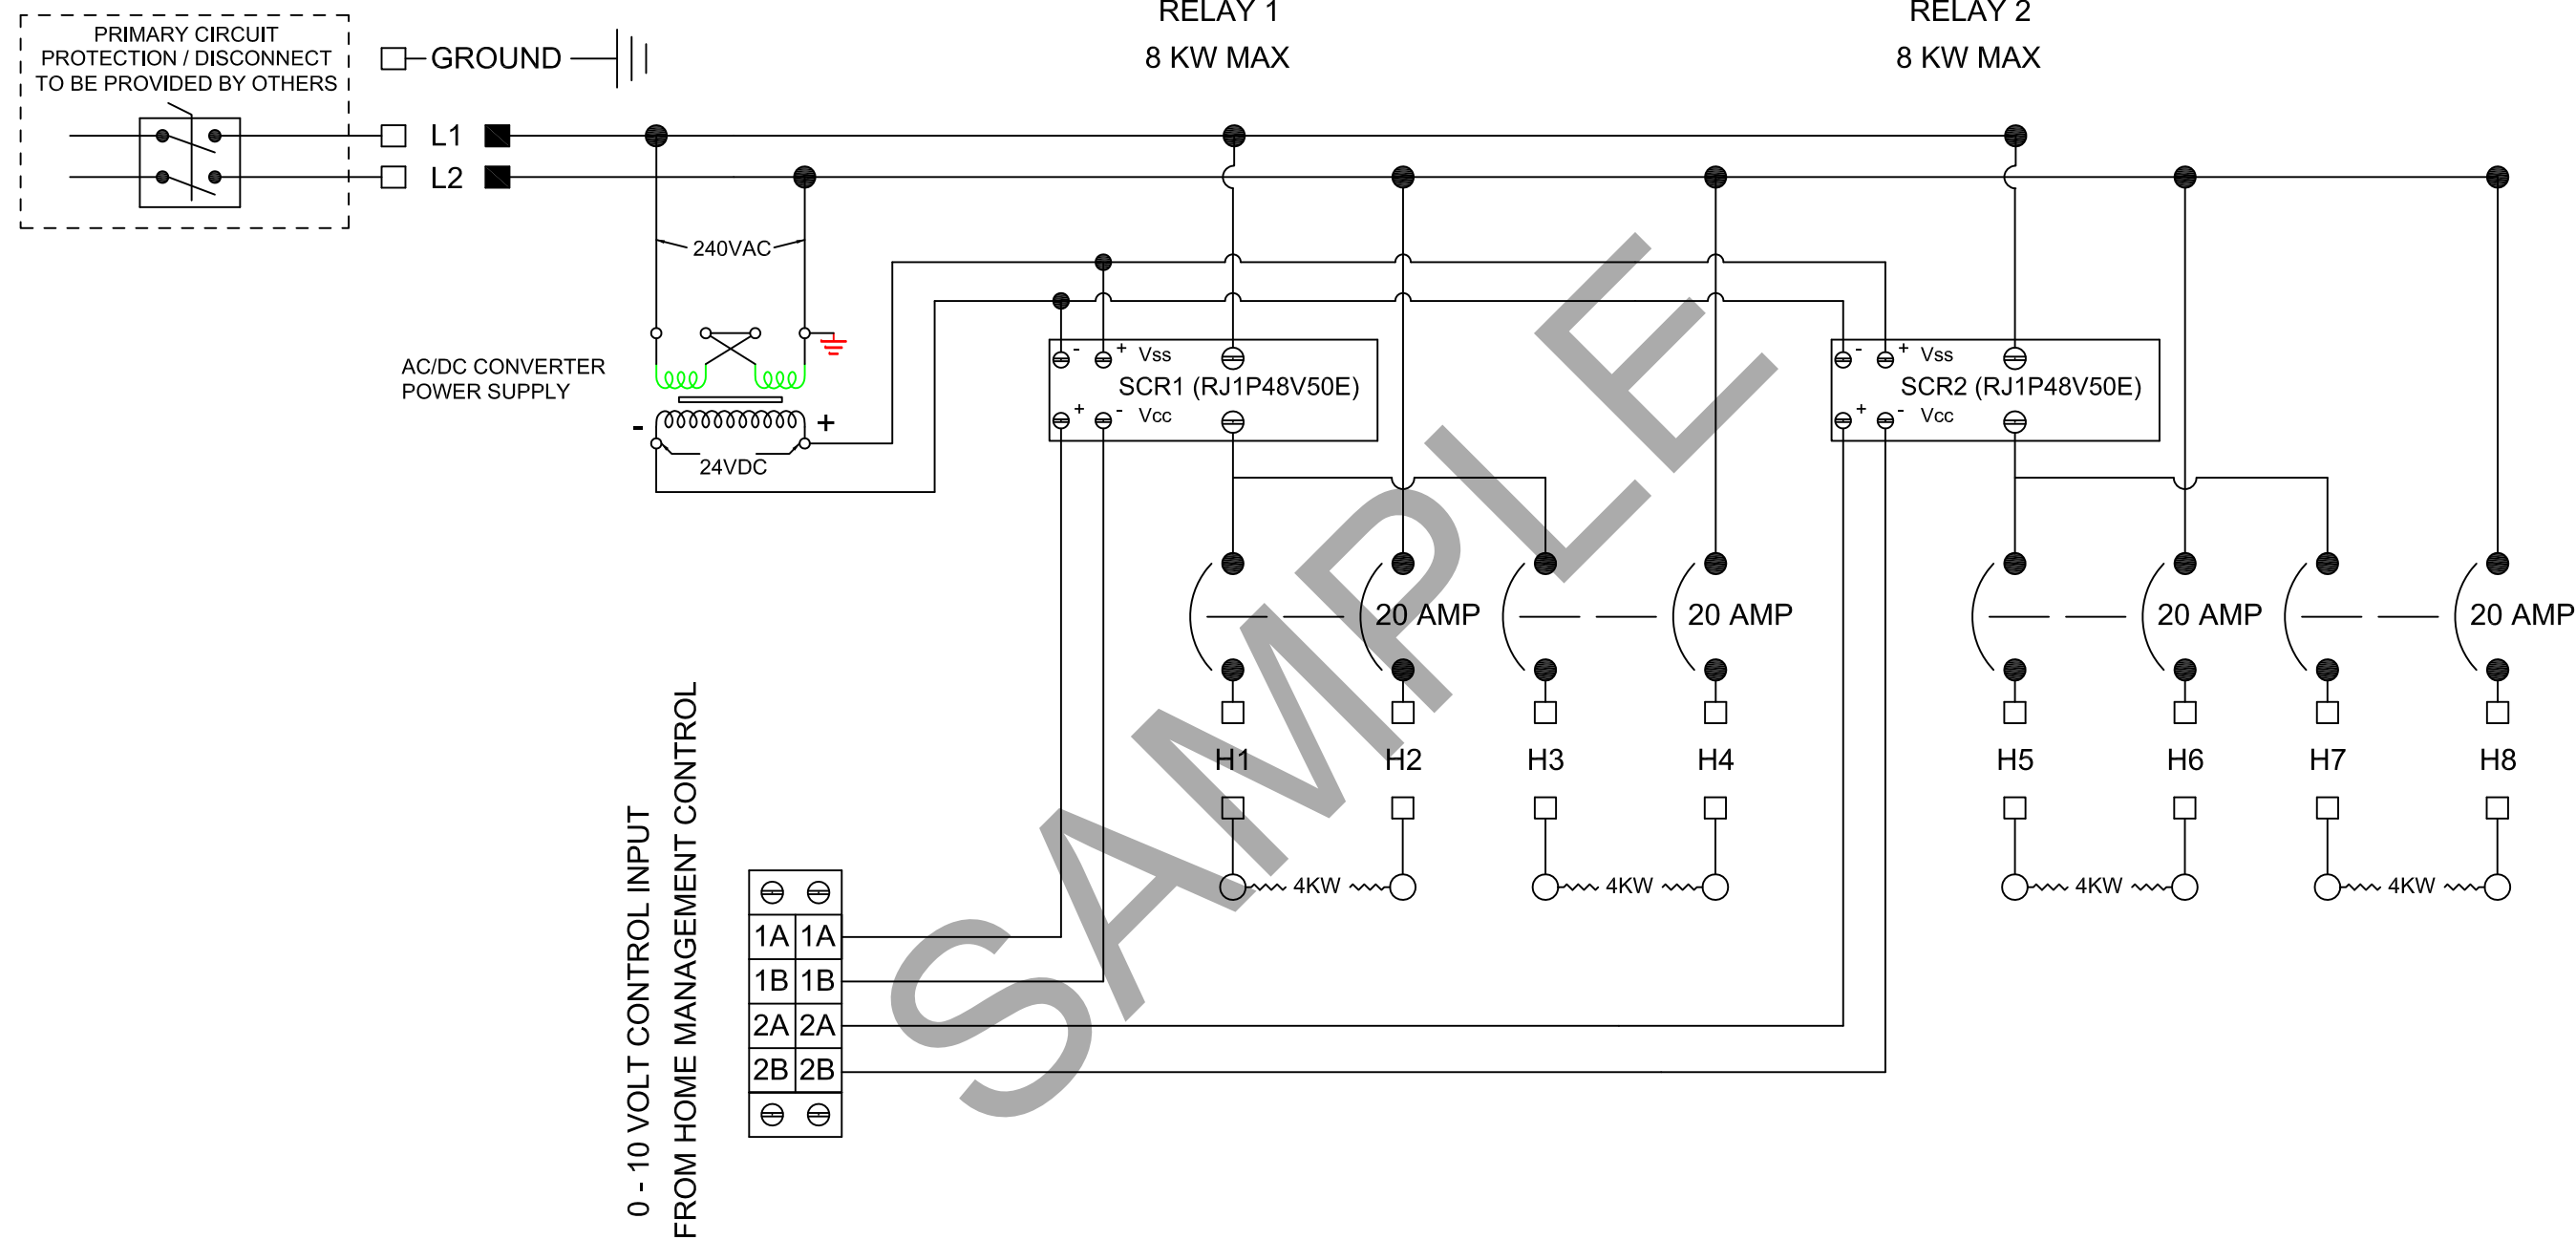

240 VOLT 1Ø 80 AMPS

<b>INFRA TECH</b>		344 W, 157th Street Gardena, California 90248 Phone: (310) 354-1250 Fax: (310) 523-3674	
www.infratech-usa.com			
DESCRIPTION	CUSTOM HOME MANAGEMENT CONTROL PANEL 240 VOLT 1Ø 80 AMPS		
CUSTOMER	Sample		
DATE	ITEM#	X-30-4062	
	JOB#	UL#	