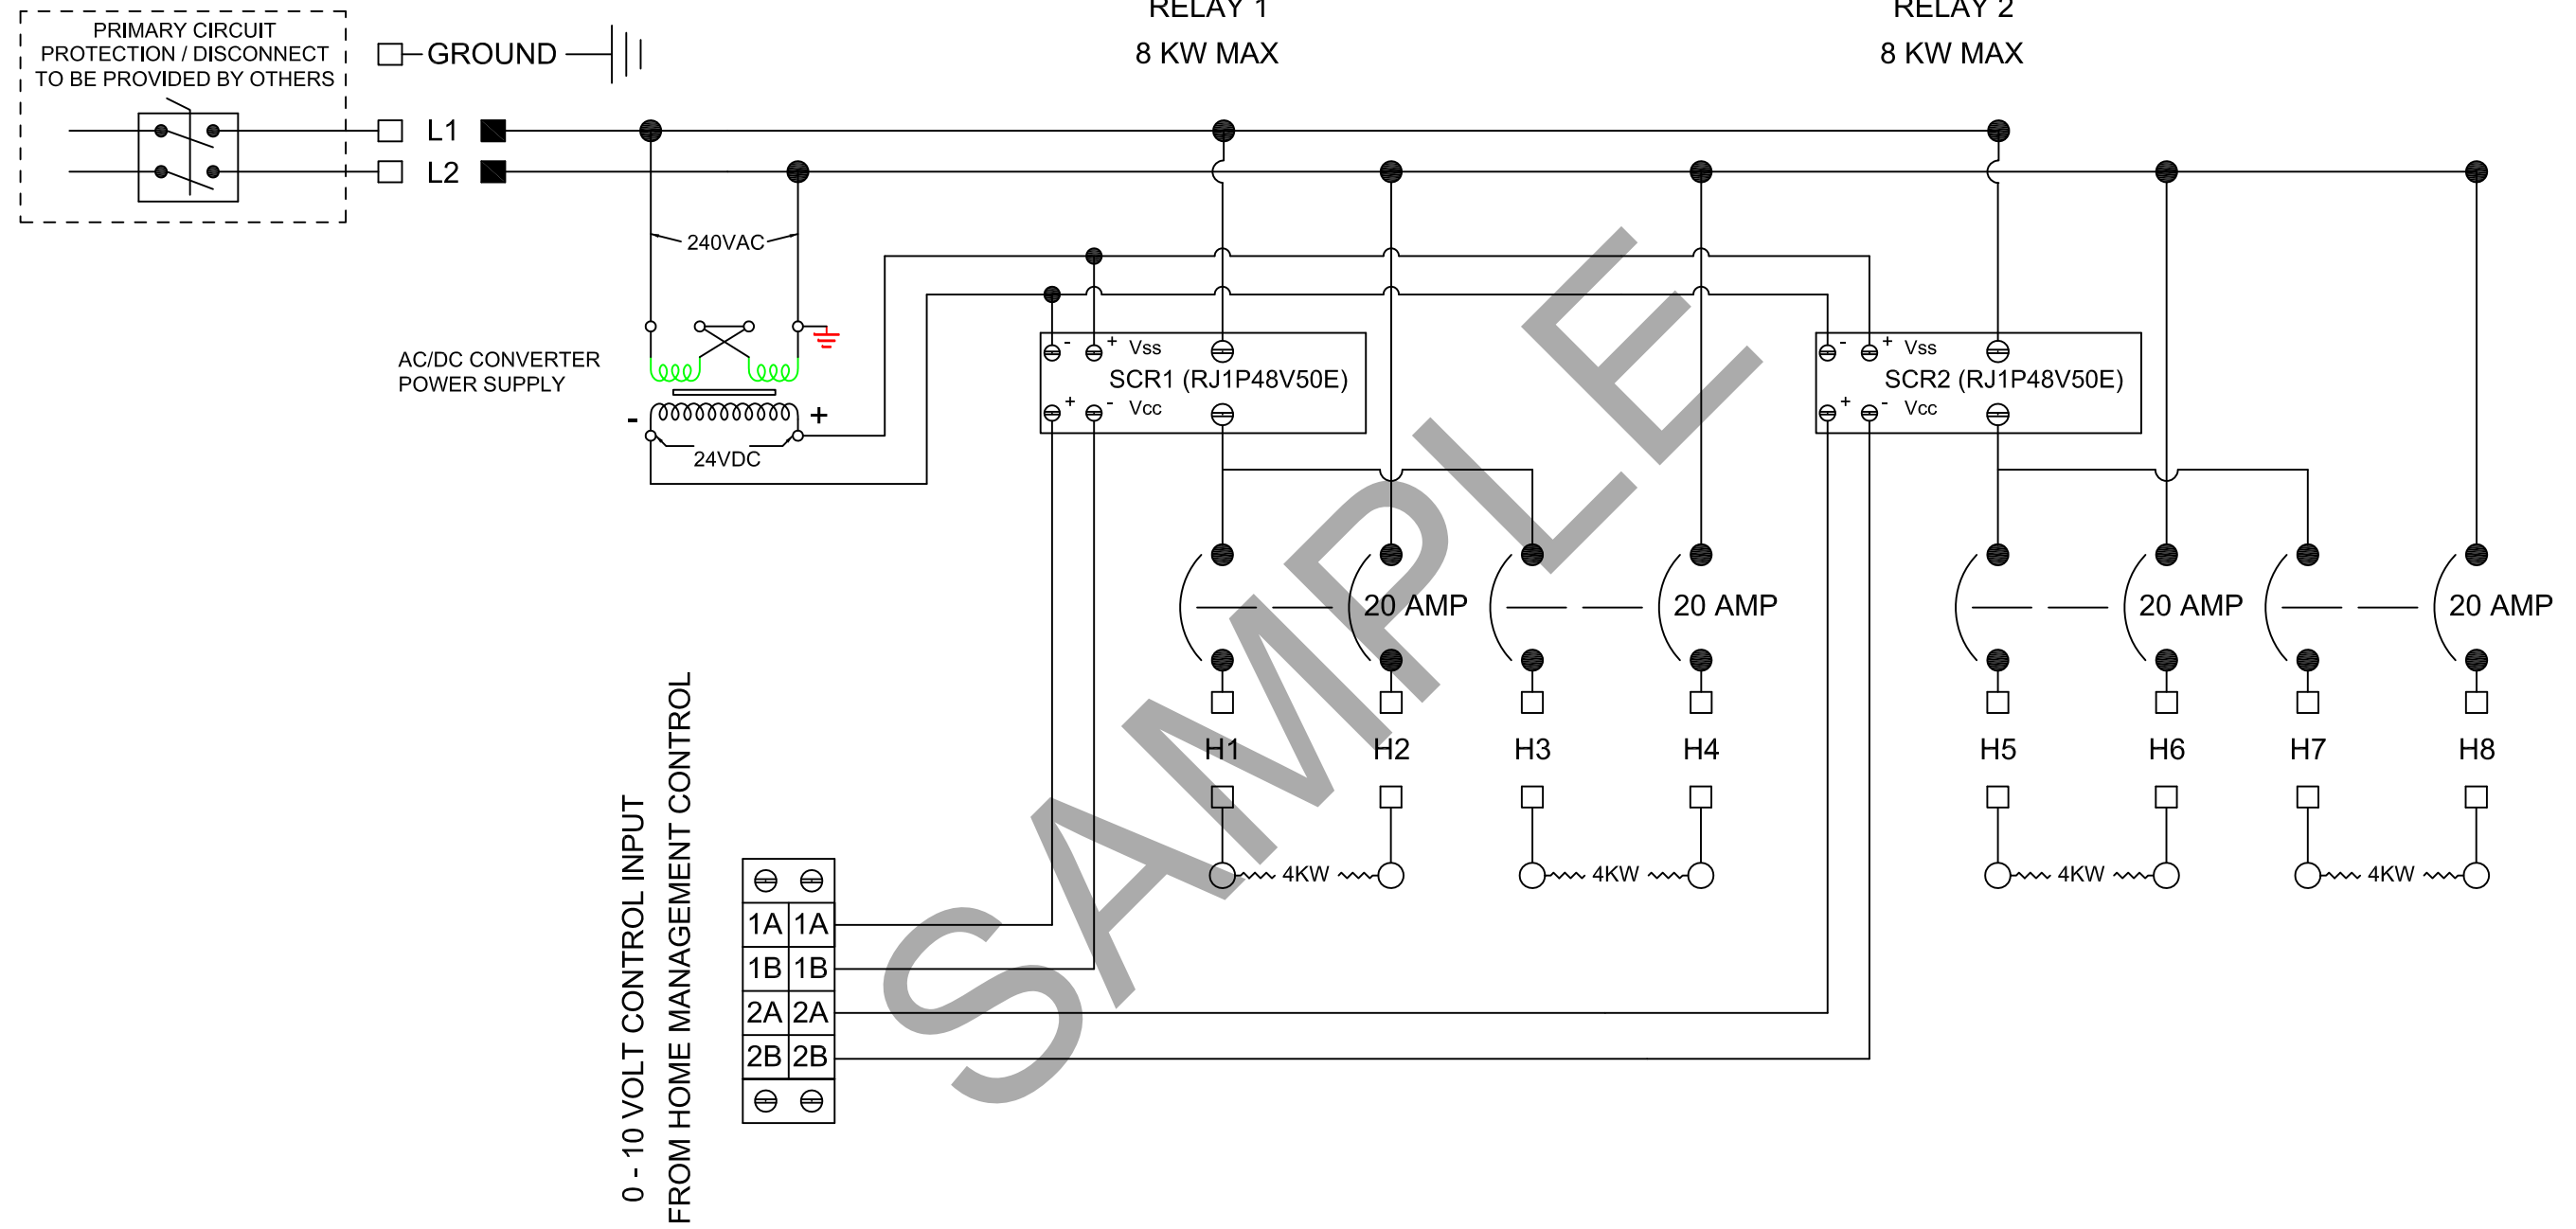

240 VOLT 1Ø 80 AMPS

INFRA TECH		344 W, 157th Street Gardena, California 90248 Phone: (310) 354-1250 Fax: (310) 523-3674	
www.infratech-usa.com			
DESCRIPTION		CUSTOM HOME MANAGEMENT CONTROL PANEL 240 VOLT 1Ø 80 AMPS	
CUSTOMER		Sample	
DATE	ITEM#	X-30-4062	
	JOB#	UL#	