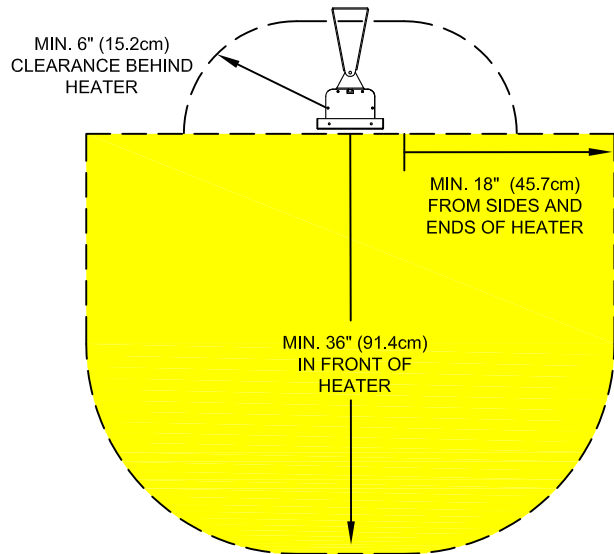

CLEARANCE FROM COMBUSTIBLES

MODEL	"A" DIM.	"A" DIM.	WATTS	VOLTS	AMPS	BTU's
SL1628	29.50"	74.9cm	1600	208	7.7	5460
SL1624	29.50"	74.9cm	1600	240	6.7	5460
SL2428	42.50"	107.9cm	2400	208	11.5	8190
SL2424	42.50"	107.9cm	2400	240	10	8190
SL3028	63.50"	161.3cm	3000	208	14.4	10239
SL3024	63.50"	161.3cm	3000	240	12.5	10239
SL4028	63.50"	161.3cm	4000	208	19.2	13652
SL4024	63.50"	161.3cm	4000	240	16.7	13652

OTHER VOLTAGES ALSO AVAILABLE: 277, 480 VAC

INFRA TECH
www.infratech-usa.com

15700 S. Figueroa St.
Gardena, California 90248
Phone: (310) 354-1250
Fax: (310) 523-3674

DESCRIPTION

SL-SERIES HEATER CAD DRAWING

DATE
Aug. 4, 2015

DRAWN BY:
MD

SCALE
NONE