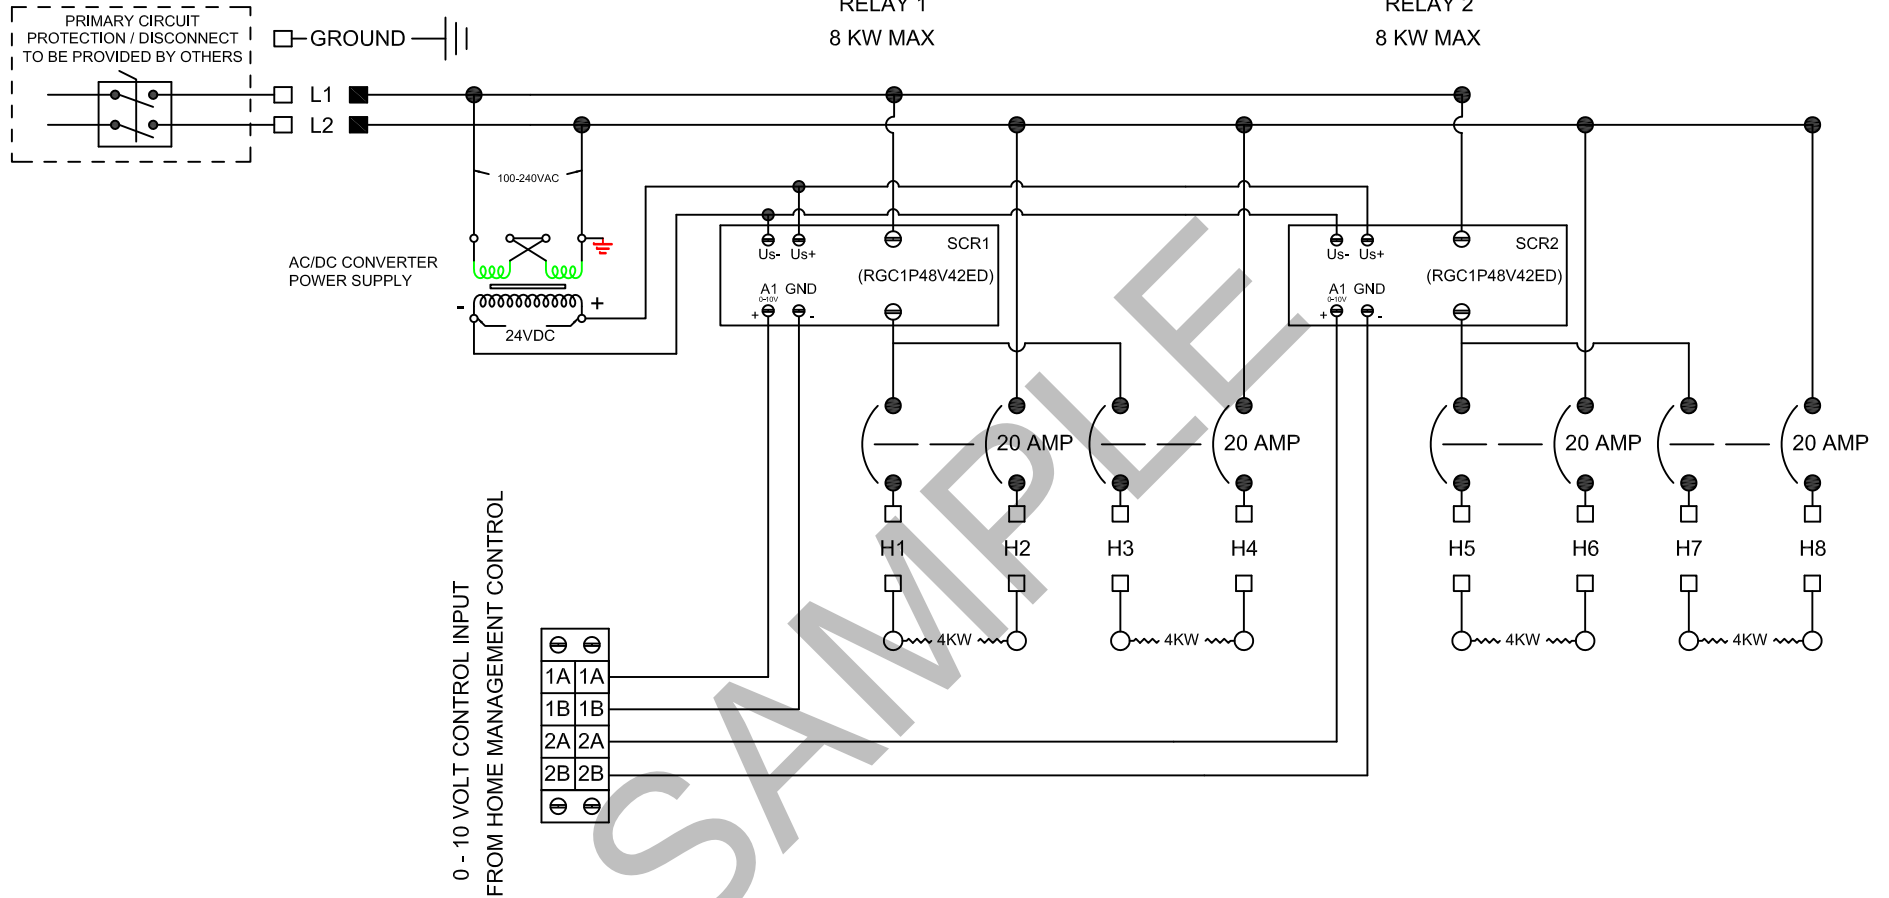

240 VOLT 1Ø 85 AMPS

INFRA TECH™ www.infratech-usa.com		15700 S. Figueroa St. Gardena, California 90248 Phone: (310) 354-1250 Fax: (310) 523-3674	
		DESCRIPTION 2 RELAY HOME MANAGEMENT CONTROL PANEL 240 VOLT SINGLE PHASE 85 AMPS	
CUSTOMER		Sample	
DATE	ITEM#	30-4062	
	JOB#	UL#	