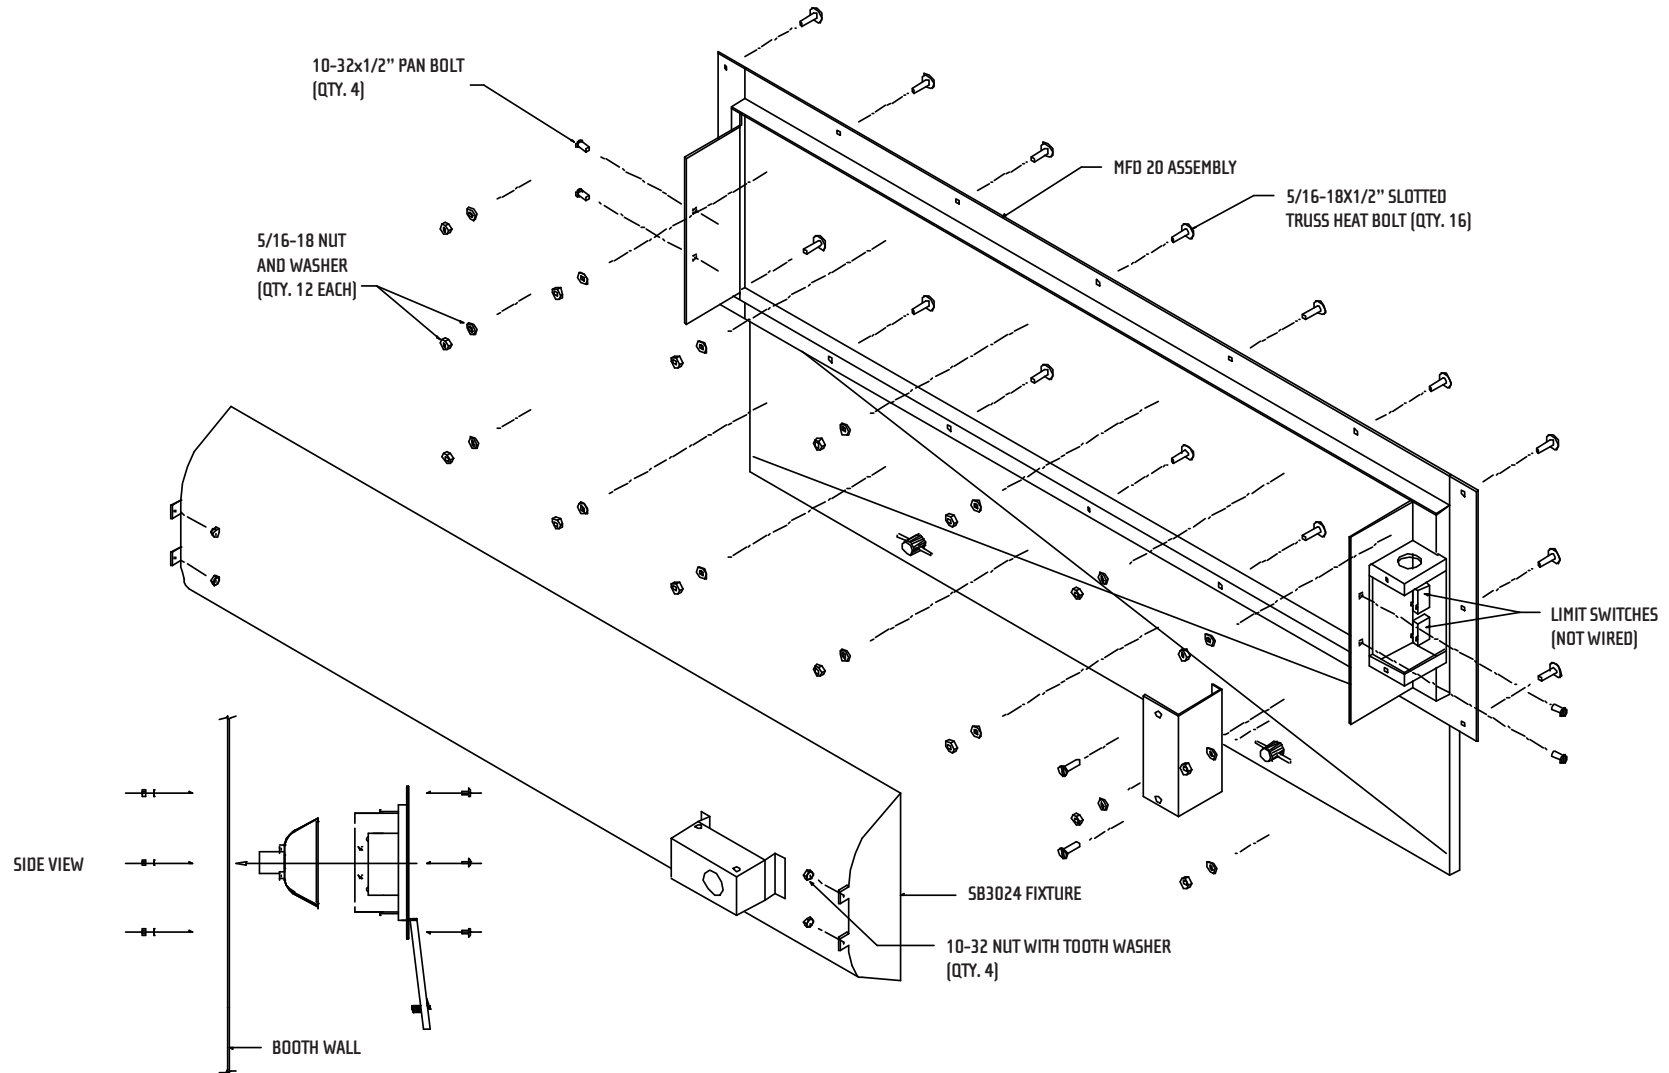

# MFD FIXTURE REAR VIEW

SCALE: N/A

NOTES:

- Retrofit kit assembly plan
- See retrofit 16.dwg for booth wall opening dimensions.
- Fittings and cables not shown.