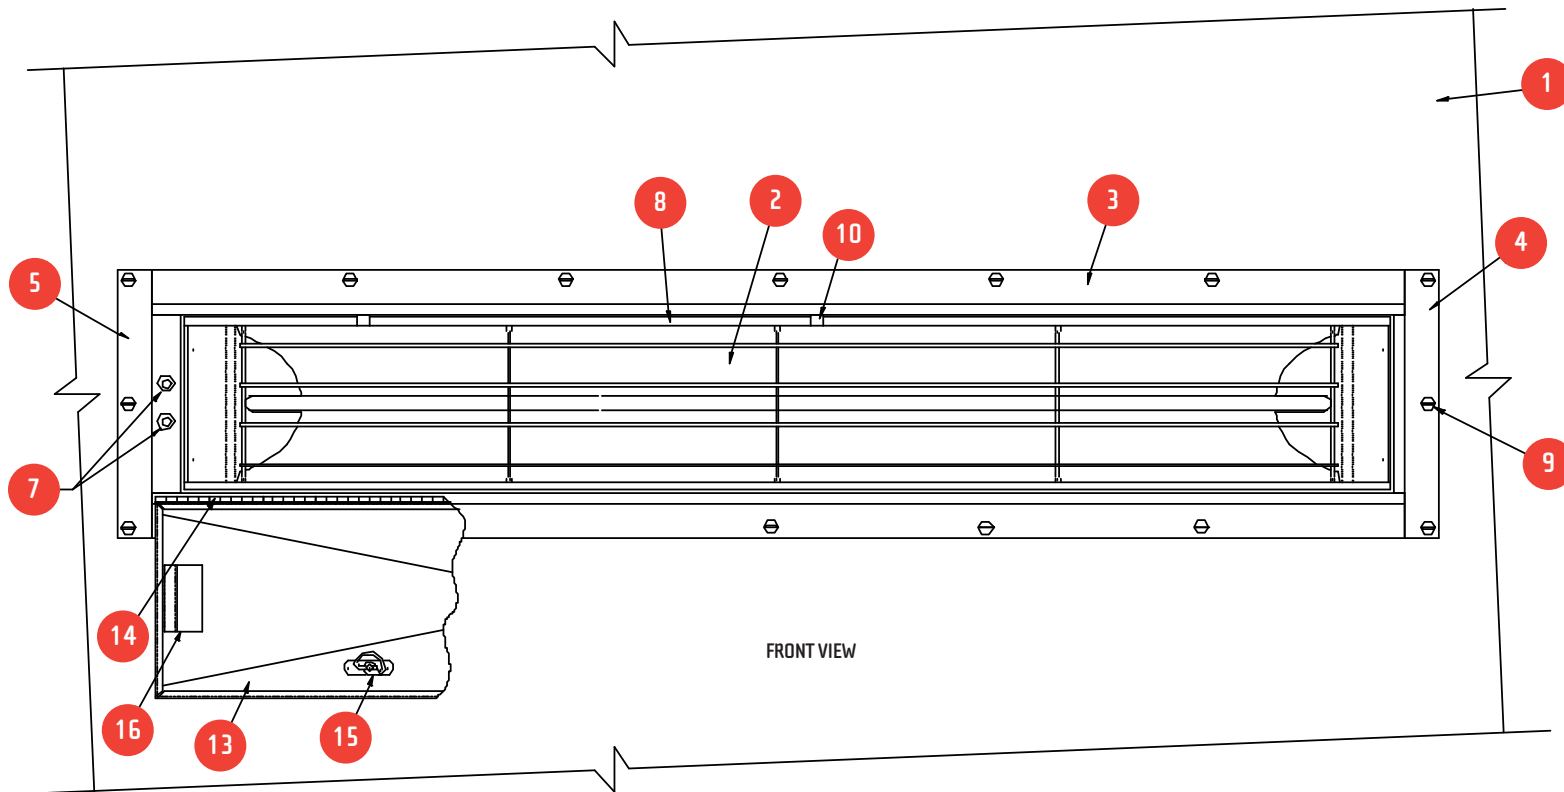

MFD FIXTURE FRONT VIEW

PARTS LIST

REF	DESCRIPTION	REF	DESCRIPTION
1	Spray Booth Wall	10	Latch Clip
2	W 30 Heater	*	Cable Not Supplied
3	Frame Section A	*	Fittings Not Supplied
4	Frame Section B	13	Heater Door
5	Frame Section C	14	Flat Hing
*	J Box	15	Latch
7	Limit Switches	16	Door Stop Bracket
8	Heater Bracket	17	5/16-18 Nut & Washer (Qty. 12)
9	5/16-18x1/2" Slotted Truss Head Bolt (Qty. 16)	*	10-32x1/2" Pan Bolt & Nut with Tooth Washer (Qty. 4)

* not shown