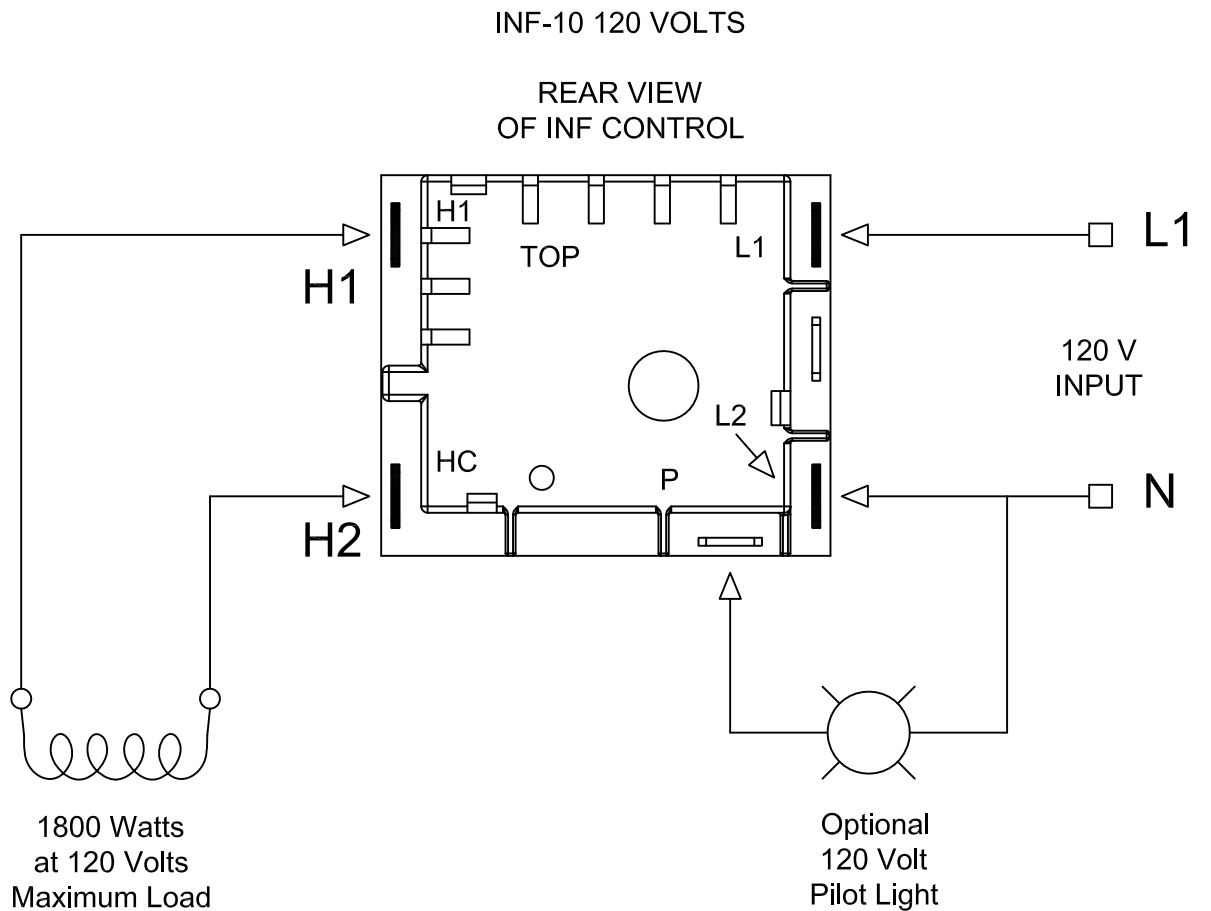

KNOB DETAIL

Mechanical Bi-Metal Operation
 Double Pole Single Throw (DPST) Snap Action
 120 VAC
 1800 Watts Max
 15 Amps Max

Note: Supplied with 4 Insulated Female Connectors

INFRATECH www.infratech-usa.com		15700 S. Figueroa St. Gardena, California 90248 Phone: (310) 354-1250 Fax: (310) 523-3674
DISCRIPTION		
INF-10 INPUT REGULATOR 120 VOLT 1Ø 15 AMP MAX		
DATE	ITEM#	14-4092
Feb. 10, 2017	DRAWN BY:	MD